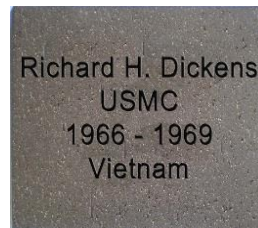

PAVER COST

Size	Cost
4” x 8”	$500
8” x 8”	$1000

The brick pavers will be sold in phases. There will be a maximum of 300 pavers sold in the first phase. Order forms will be provided at the program is launch.

PAVER PLACEMENT

As the brick pavers will be sold in phases, we are working with our architect to ensure the placement of each paver will adhere to a specific pattern.

Once the pattern has been designated for each phase, a color rendering will be shared to illustrate the area (not specific location) which each purchased paver will be carefully placed.

LEAVE A LEGACY

Purchase an engraved paver to honor the memory of a loved one. A personalized brick paver makes a unique gift while leaving a lasting legacy.

The proceeds from the paver sales will go directly to the restoration campaign to ensure our church lives on.

Please prayerfully consider this program and pave the way for generations to come to worship at our beautiful St. Ann Church.